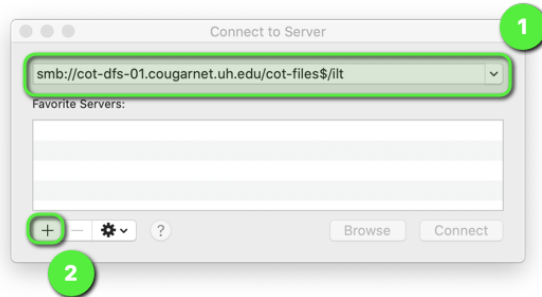

Connect to ILT Share on MAC

1. Connect to UH VPN
2. Open Finder

3. Type `smb://cot-dfs-01.cougarnet.uh.edu/cot-files$/ilt`

4. Click + to add to favorite
5. Click **Connect**